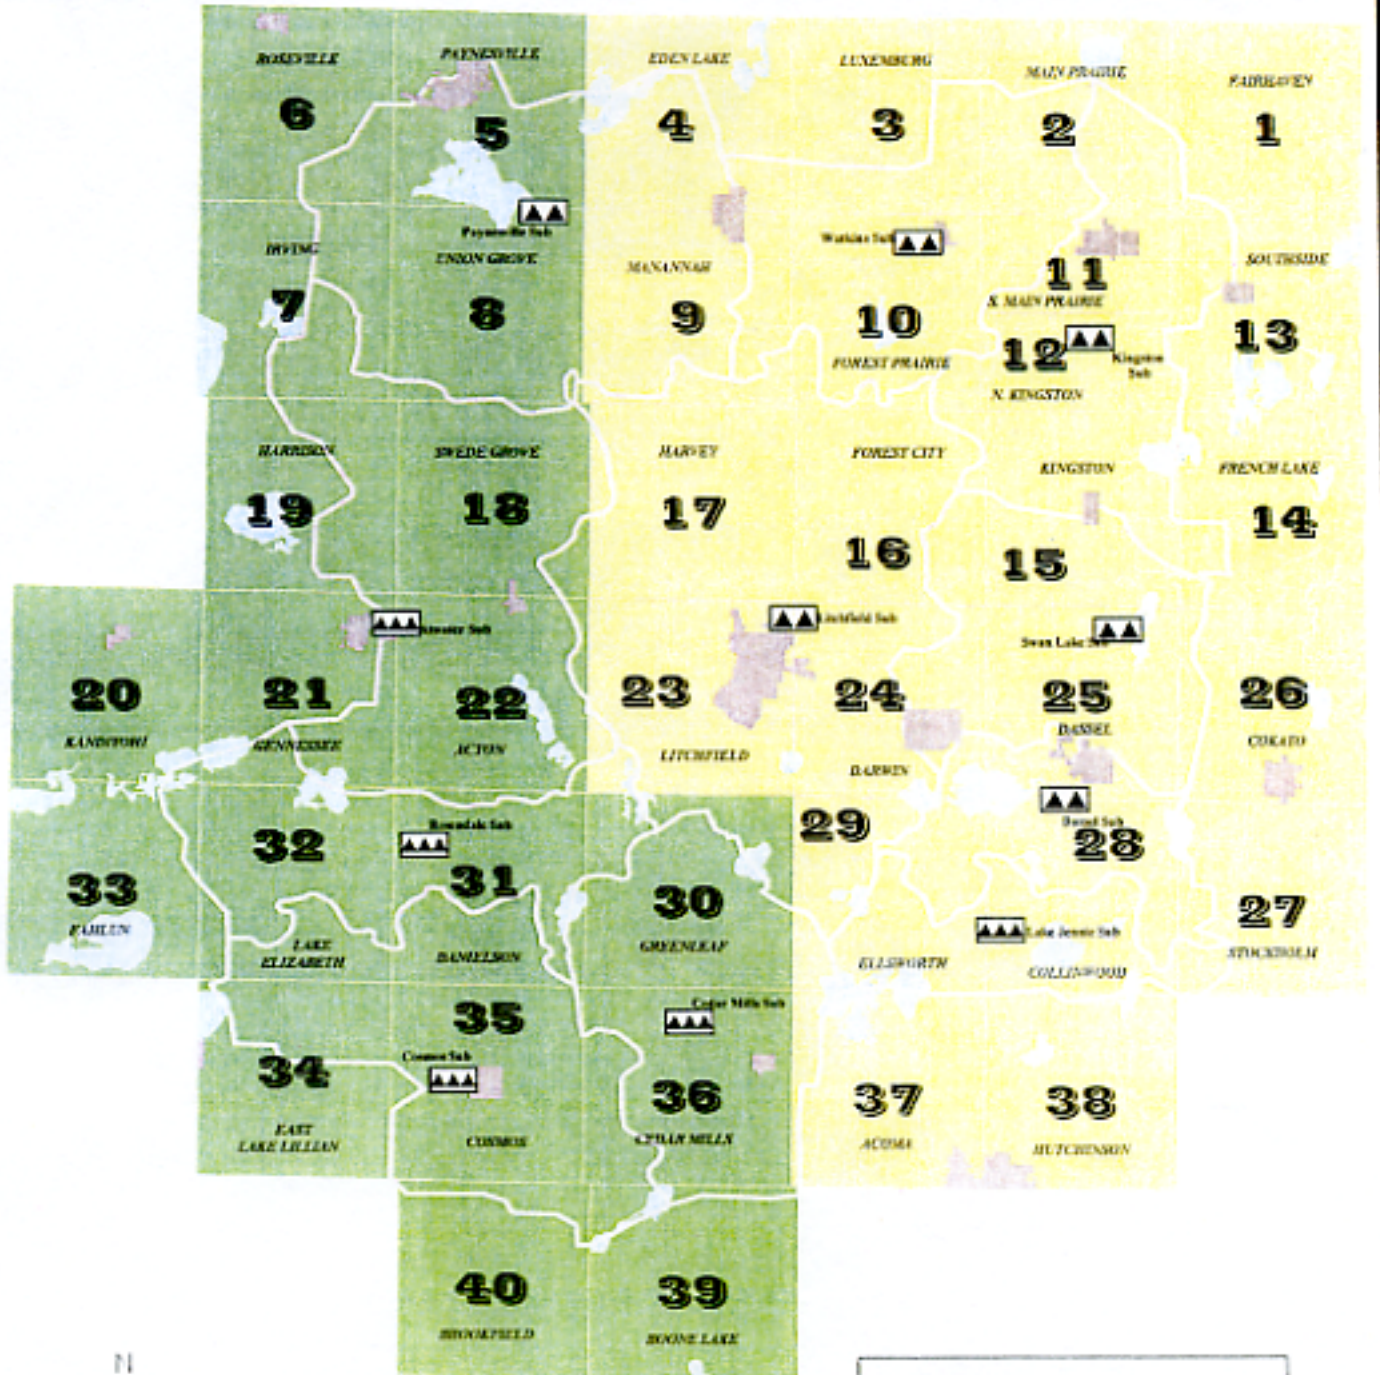

2009-2012 Right of Way Spraying

6

Miles

Map Produced by
December, 2008

ROW Spraying Years

- 2009, 2011
- 2010, 2012